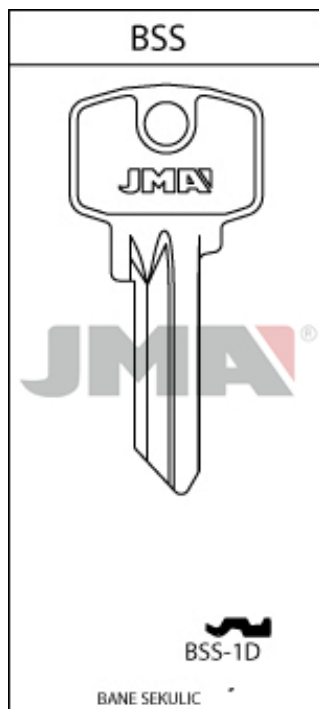

FOR: BSS

CATALOGUE

COMPARATIVE CODE

C.11

CATEGORY

CERRADURAS DE CILINDRO

SECONDARY BRANDS

BANE SEKULIC

CEA	BSS3
ERREBI	BN5D
LOTUS	BSS4
ORION	BSS6
SILCA	BS2

BSS-1D

SIMILAR

MACHINE	ACCESSORY	MATERIAL	FINSIH	COLOUR
		ACERO	NIQUELADO	